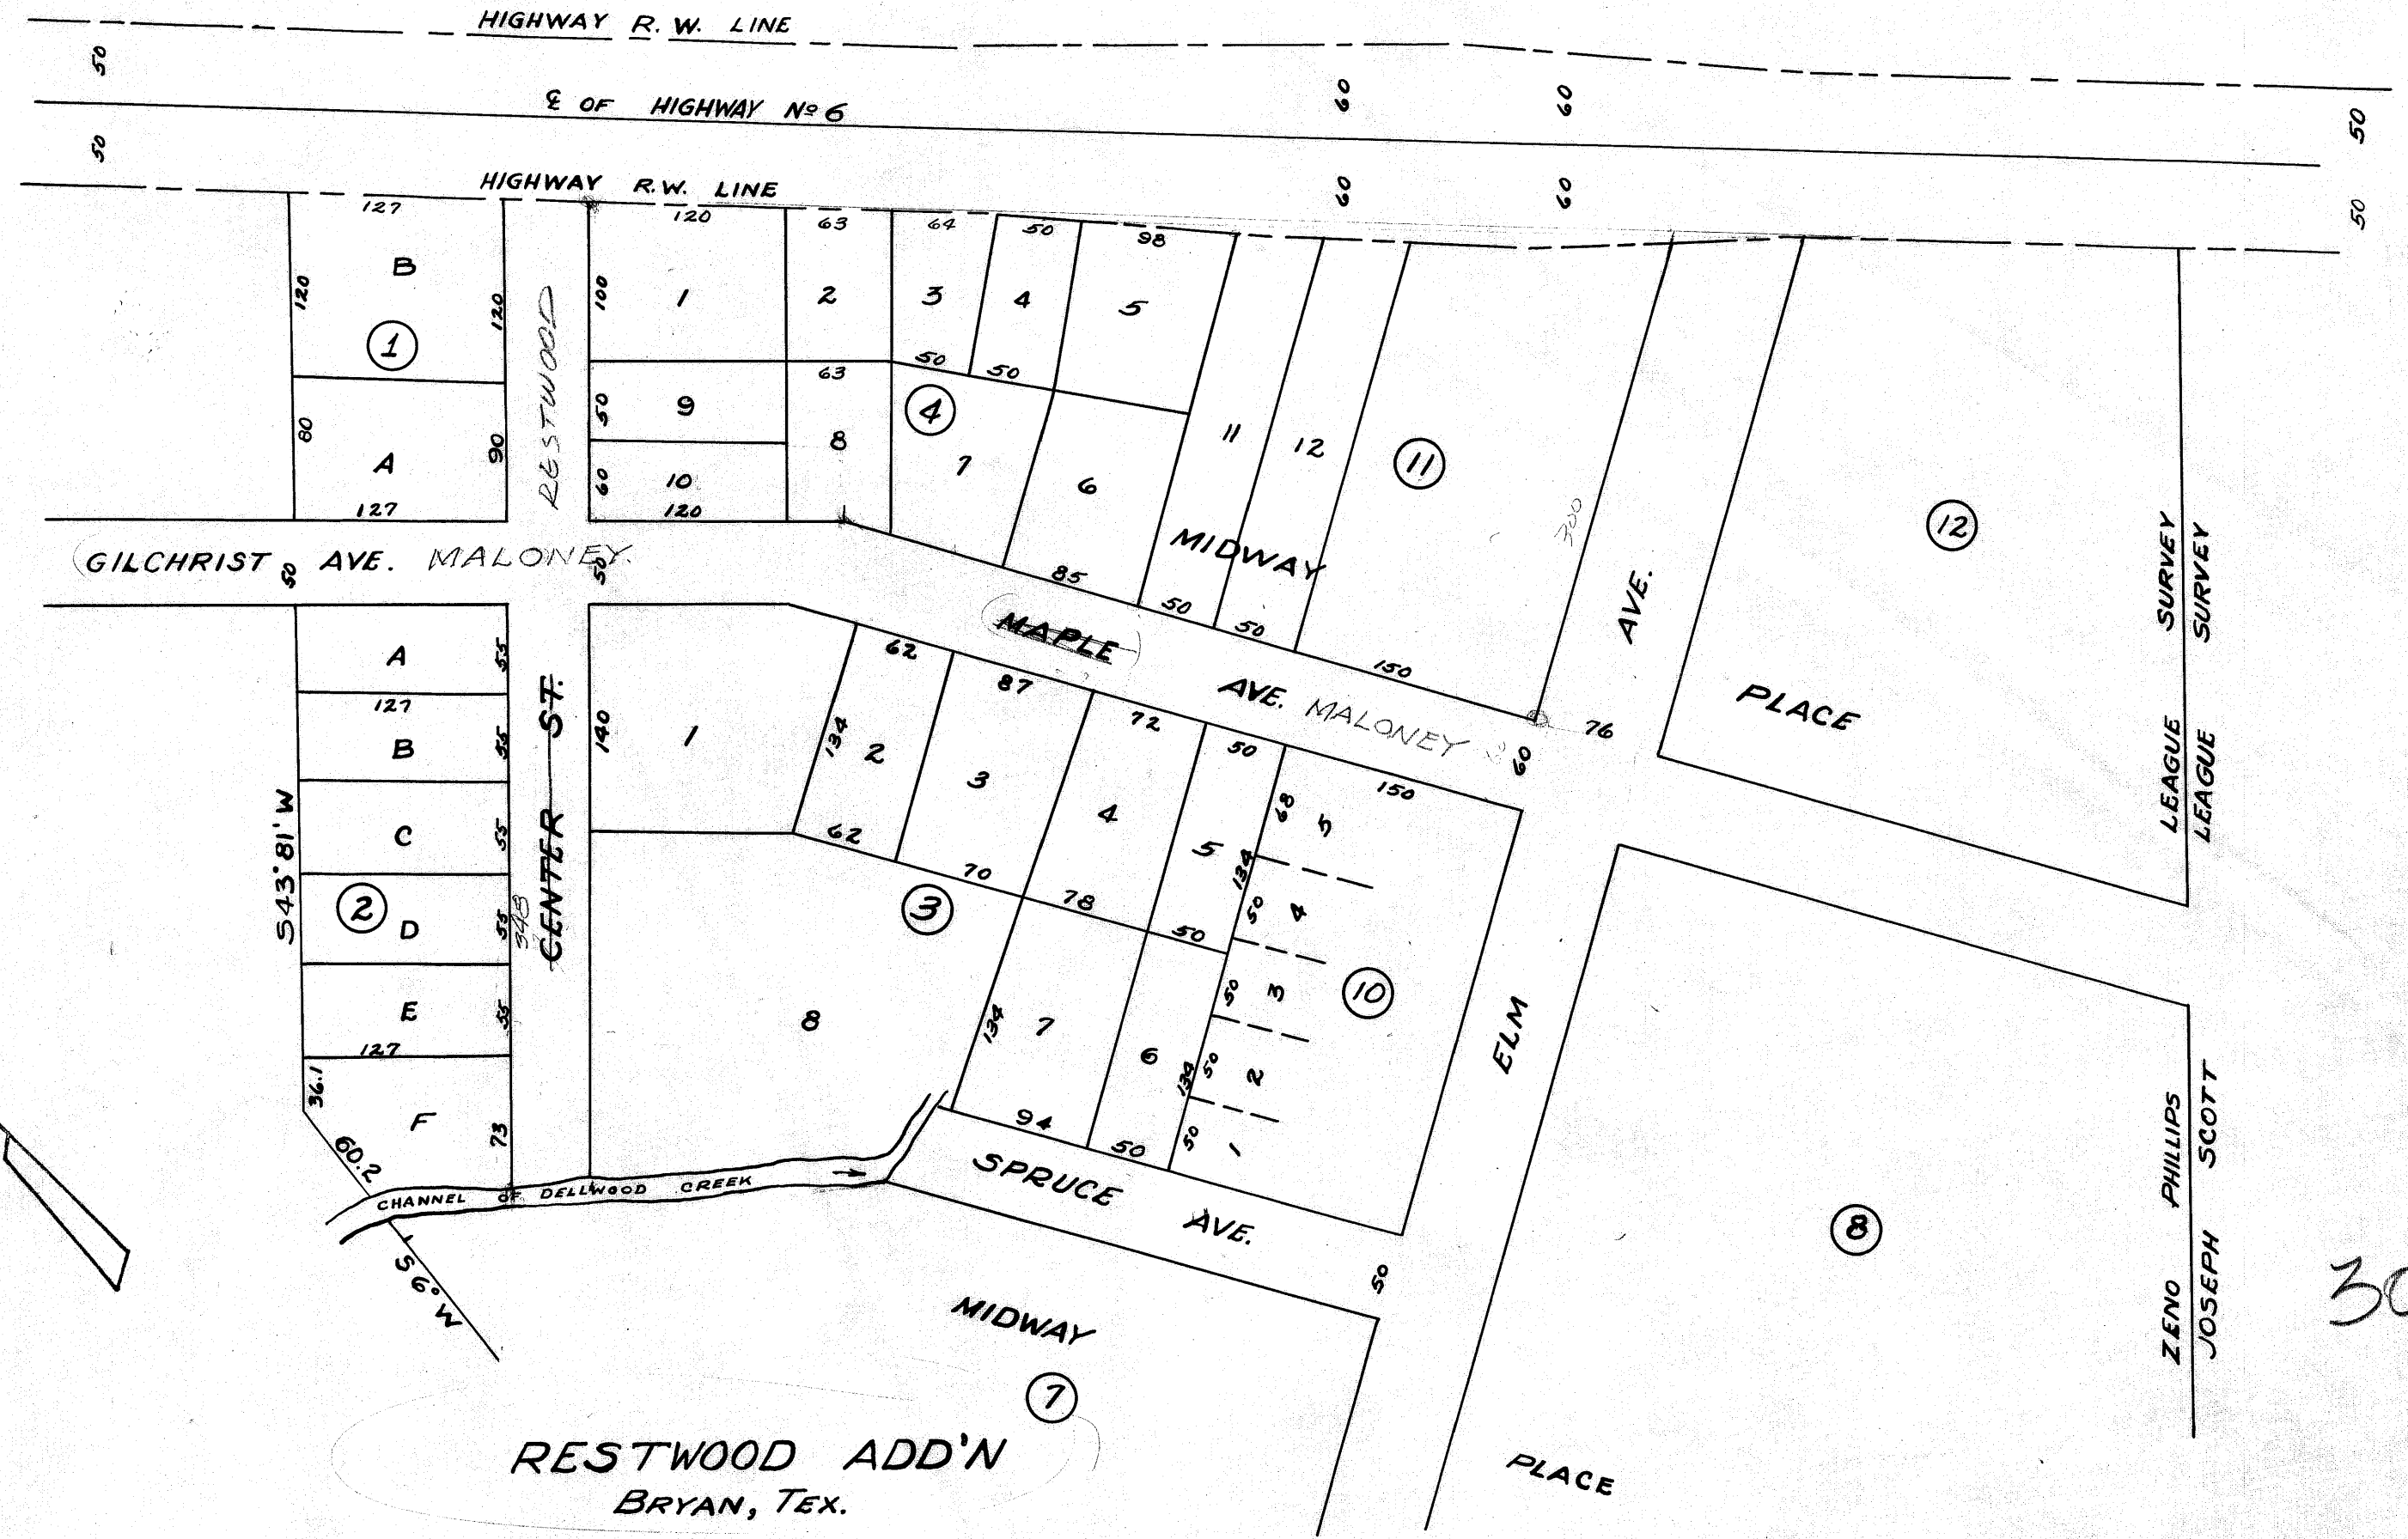

on base  
UD 10/7/39

Restwood

RESTWOOD ADD'N  
BRYAN, TEX.

D/R 99 P. 60

JAN. 19, '39

Scale: 1" = 100'

LEAGUE SURVEY  
LEAGUE SURVEY

ZENO PHILLIPS  
JOSEPH SCOTT